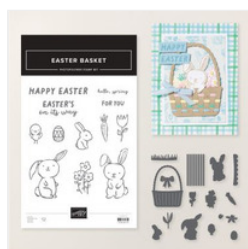

Easter Joy Double Diamond Fold Supply List

Tami White
tami@stampwithtami.com
www.stampwithtami.com

[Easter Basket Bundle \(English\) - 166947](#)

Price: \$49.50

[Tuxedo Black Memento Ink Pad - 132708](#)

Price: \$8.00

Price: \$13.00

[Pretty In Pink 8-1/2" X 11" Cardstock - 163793](#)

Price: \$14.00

[Basic White 8-1/2" X 11" Cardstock - 166780](#)

Price: \$14.00

[Shy Shamrock 8-1/2" X 11" Cardstock - 163795](#)

Price: \$14.00