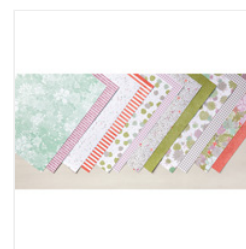

# Supply List

Place Order  
[susanitell@gmail.com](mailto:susanitell@gmail.com)

[Avant Garden Photopolymer Stamp Set - 143272](#)

Price: \$0.00

[Suite Sentiments Clear-Mount Stamp Set - 142971](#)

Price: \$20.00

[Suite Sentiments Wood-Mount Stamp Set - 142968](#)

Price: \$28.00

[Stamp-A-Ma-Jig - 101049](#)

Price: \$12.00

[Succulent Garden Designer Series Paper - 142778](#)

Price: \$11.00

[Crushed Curry Classic Stampin' Pad - 131173](#)