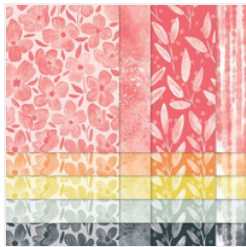

[2025-2027 In Color™ 6" X 6" (15.2 X 15.2 Cm) Designer Series Paper - 165300](#)

Price: $12.50