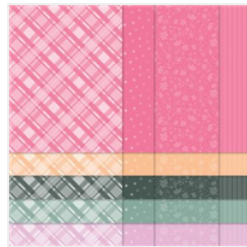

Price: \$36.00

[2021-2023 In  
Color Stampin'  
Write Markers -  
155639](#)

Price: \$15.00

[2021-2023 In  
Color 6" X 6" \(15.2  
X 15.2 Cm\)  
Designer Series  
Paper - 155641](#)

Price: \$11.50

[2021-2023 In  
Color™ 6" X 6"  
\(15.2 X 15.2 Cm\)  
Designer Series  
Paper - 159254](#)