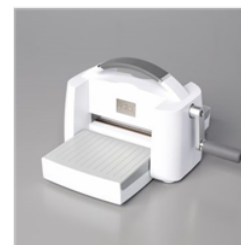

Sweet Sorbet 1/4"  
(6.4 Mm) Bordered  
Ribbon - 162558

Price: \$8.00

Adhesive-Backed  
Sequins Trio -  
161206

Price: \$8.00

Stampin'  
Dimensionals -  
104430

Price: \$4.25

Mini Glue Dots -  
103683

Price: \$7.25

Multipurpose  
Liquid Glue -  
110755

Price: \$6.00

Simply Scored  
Scoring Tool -  
122334

Price: \$37.00

Stampin' Cut &  
Emboss Machine -  
149653

**Sale: \$117.00**

Price: \$130.00