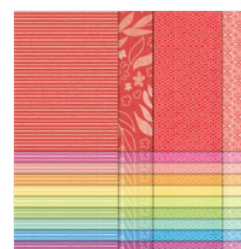

Price: \$24.00

Textured Floral  
Dies - 161231

Price: \$34.00

Poppy Parade 8-  
1/2" X 11"  
Cardstock -  
119793

Price: \$11.50

Basic White 8-1/2"  
X 11" Cardstock -  
159276

Price: \$13.00

Brights 6" X 6"  
(15.2 X 15.2 Cm)  
Designer Series  
Paper - 163775

Price: \$12.50

Poppy Parade  
Classic Stampin'  
Pad - 147050

Price: \$9.00

Granny Apple  
Green Classic  
Stampin' Pad -  
147095

Price: \$9.00

Distressed Tile 3D  
Embossing Folder  
- 162189

Price: \$10.00