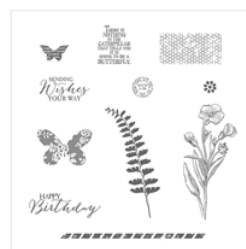

[Curvy Corner Trio
Punch - 139683](#)

Price: \$42.00

[Butterfly Basics
Photopolymer
Stamp Set -
137154](#)

Price: \$50.00

[Butterfly Basics
Clear-Mount
Stamp Set -
138816](#)

Price: \$76.00

[Butterfly Basics
Wood-Mount
Stamp Set -
138813](#)