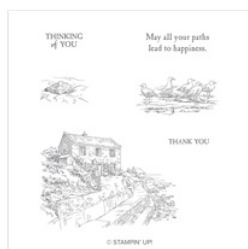

Supply List

Tricia Chuba
pchuba@hotmail.com
<https://butterdishdesigns.com/>

[By The Bay Cling Stamp Set - 149739](#)

Price: \$0.00

[Floral Frames Clear-Mount Stamp Set - 146508](#)

Price: \$21.00

[Brights Stampin' Write Markers - 147157](#)