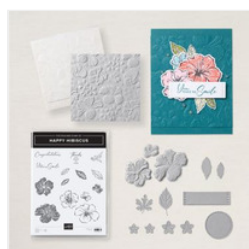

Supply List

Peggy Noe

peggy@prettypapercards.com

<http://prettypapercards.com>

[Happy Hibiscus Bundle \(English\) - 164880](#)

Price: \$59.25

[Regal Flora Cling Stamp Set \(English\) - 164157](#)

Price: \$24.00

[Basic White 8-1/2" X 11" Cardstock - 159276](#)

Price: \$13.00

[Cherry Cobbler 8-1/2" X 11" Cardstock - 119685](#)

Price: \$14.00

[Gold Foil Sheets - 132622](#)

Price: \$5.00

[Gold Mercury Vellum 12" X 12" \(30.5 X 30.5 Cm\) Specialty Designer Series Paper - 164142](#)

Price: \$10.00

[Marbled Elegance 12" X 12" \(30.5 X 30.5 Cm\) Specialty Designer Series Paper - 164919](#)

Price: \$16.50

[Cherry Cobbler Classic Stampin' Pad - 147083](#)

Price: \$11.00

[Versamark Pad - 102283](#)