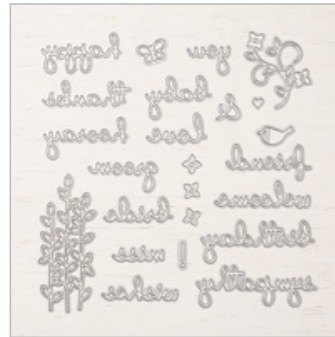

Lovely Lattice Cling  
Stamp Set

149730  
 \$0.00

Stitched Rectangle  
Dies

148551  
 \$35.00

Well Written Dies

148534  
 \$40.00

Subtle Dynamic  
Textured Impressions  
Embossing Folder

143706  
 \$10.00

Blushing Bride  
Classic Stampin' Pad

147100  
 \$7.50

So Saffron Classic  
Stampin' Pad

147109  
 \$7.50

Soft Sea Foam  
Classic Stampin' Pad

147102  
 \$7.50

Pear Pizzazz Classic  
Stampin' Pad

147104  
 \$7.50