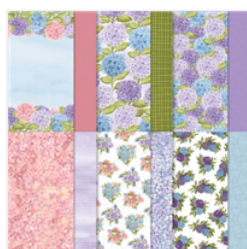

Supply List

Tammy Fite

505.440.4936

stampwithtammy@gmail.com

<http://tammyfite.stampinup.net>

[Springtime Joy Cling Stamp Set - 154403](#)

Price: \$20.00

[Watercolor Pencils Assortment 2 - 149014](#)

Price: \$14.00

[Painted Texture 3D Embossing Folder - 154317](#)

Price: \$10.00

[Hydrangea Hill Designer Series Paper - 154570](#)

Price: \$11.50

[Stitched Shapes Dies - 152323](#)

Price: \$30.00

[Layering Circles Dies - 151770](#)