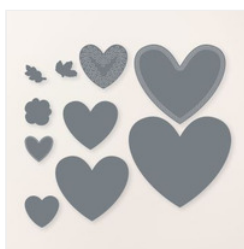

Supply List

Peggy Murwin

815-653-2216

peggymurwin@comcast.net

www.stampwithpeggy.com

[Hearts Of Elegance Bundle \(English\) - 164916](#)

Price: \$50.25

[Hearts Of Elegance Photopolymer Stamp Set \(English\) - 164909](#)

Price: \$20.00

[Hearts Of Elegance Dies - 164915](#)

Price: \$36.00

[Marbled Elegance 12" X 12" \(30.5 X 30.5 Cm\) Specialty Designer Series Paper - 164919](#)

Price: \$16.50

[Cherry Cobbler 8-1/2" X 11" Cardstock - 119685](#)