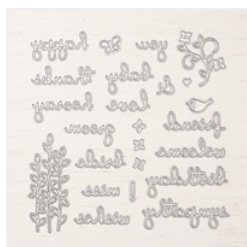

# Supply List

Peggy Noe

[peggy@prettypapercards.com](mailto:peggy@prettypapercards.com)

<http://prettypapercards.com>

[Crafting Forever  
Cling-Mount Stamp  
Set - 151231](#)

Price: \$20.00

[Whisper White 8-  
1/2" X 11"  
Cardstock -  
100730](#)

Price: \$9.75

[Mossy Meadow 8-  
1/2" X 11"  
Cardstock -  
133676](#)

Price: \$14.00

[Garden Lane  
Designer Series  
Paper - 149488](#)

Price: \$11.50

[Mossy Meadow  
Classic Stampin'  
Pad - 147111](#)

Price: \$11.00

[Well Written Dies -  
148534](#)

Price: \$40.00

[Gingham Gala  
Adhesive-Backed  
Sequins - 148561](#)

Price: \$7.50

[Multipurpose  
Liquid Glue -  
110755](#)

Price: \$6.50

[Stampin'  
Dimensionals -  
104430](#)