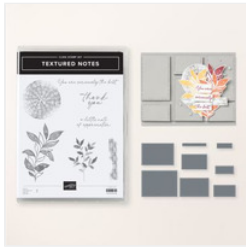

Supply List

Tara Carpenter
573-999-5051

tarabethstamps@gmail.com
tarabethstamps.blogspot.com

[Textured Notes Bundle \(English\) - 165556](#)

Price: \$48.50

[Stylish Shapes Dies - 159183](#)

Price: \$30.00

[Woven Textures 12" X 12" \(30.5 X 30.5 Cm\) Designer Series Paper - 165560](#)

Price: \$12.50

[Crumb Cake 8-1/2" X 11" Cardstock - 120953](#)

Price: \$14.00

[Early Espresso 8-1/2" X 11" Cardstock - 119686](#)

Price: \$14.00

[Very Vanilla 8-1/2" X 11" Cardstock - 166784](#)

Price: \$14.00