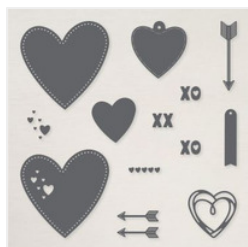

[Real Red 8-1/2" X 11" Cardstock - 102482](#)

Price: \$14.00

[Made With Love 12" X 12" \(30.5 X 30.5 Cm\) Designer Series Paper - 167054](#)

Price: \$12.50

[Basic White Medium Envelopes - 159236](#)

Price: \$15.00

[Stampin' Cut & Emboss Machine - 149653](#)

Price: \$140.00

[Endless Love Dies - 167061](#)

Price: \$33.00

[Beautiful Pattern Embossing Folder - 167097](#)

Price: \$10.50

[Lovely Stripes 3D Embossing Folder - 167179](#)