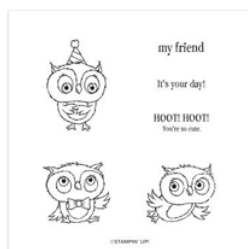

Supply List

Patti Dolan

patti@pspapercrafts.com

www.pspapercrafts.com

[Adorable Owls Cling Stamp Set \(English\) - 160269](#)

Price: \$0.00

[Textured 12" X 12" \(30.5 X 30.5 Cm\) Shimmer Paper - 160838](#)

Price: \$10.00

[Night Of Navy 8-1/2" X 11" Cardstock - 100867](#)

Price: \$14.00

[Basic White 8-1/2" X 11" Cardstock - 159276](#)

Price: \$13.00

[Stylish Shapes Dies - 159183](#)

Price: \$30.00

[Into The Clouds Embossing Folder - 159171](#)