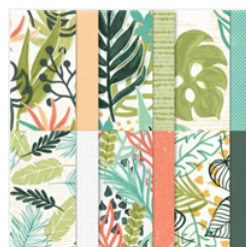

Price: \$9.25

[Early Espresso 8-1/2" X 11" Cardstock - 119686](#)

Price: \$14.00

[Basic White 8-1/2" X 11" Cardstock - 159276](#)

Price: \$13.00

[Adhesive Sheets - 152334](#)

Price: \$13.00

[Artfully Composed 12" X 12" \(30.5 X 30.5 Cm\) Designer Series Paper - 157750](#)