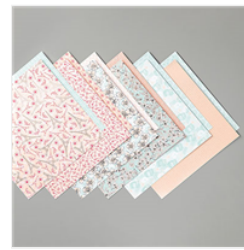

Supply List

Mikaela Titheridge

01480 896885

info@thecraftyoinkpen.co.uk

www.thecraftyoinkpen.stampinup.net

[Colorful Seasons
Photopolymer
Stamp Set \(En\) -
143726](#)

Price: £25.00

[Stitched So
Sweetly Dies -
151690](#)

Price: £30.00

[Subtle 3D
Embossing Folder
- 151775](#)

Price: £9.25

[Parisian Blossoms
Specialty Designer
Series Paper -
151192](#)

Price: £13.00

[Pool Party A4
Cardstock -
124391](#)

Price: £8.25

[Petal Pink A4
Cardstock -
147009](#)