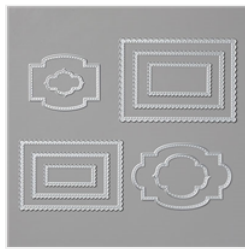

[Stitched So
Sweetly Dies -
151690](#)

Price: £30.00