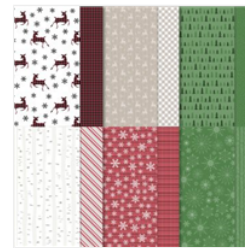

Sale-A-Bration - Free with \$60

Sep 28, 2021

Place Order
jbpicard@shaw.ca

**Saute-Mouton
Cling Stamp Set
(French) - 156594**

Price: \$0.00

**Sheep Dies -
156600**

Price: \$0.00

**Penguin
Playmates 12" X
12" (30.5 X 30.5
Cm) Designer
Series Paper -
158420**

Price: \$0.00

**Peaceful Prints 12"
X 12" (30.5 X 30.5
Cm) Specialty
Designer Series
Paper - 156628**

Price: \$0.00

**Counting Sheep
Cling Stamp Set
(English) - 156591**

Price: \$0.00

**Comme Chez Soi
Cling Stamp Set
(French) - 156610**