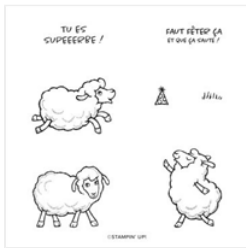

Sale-A-Bration - Free with \$60

Sep 28, 2021

Place Order
jbpicard@shaw.ca

**Saute-Mouton
Cling Stamp Set
(French) - 156594**

Price: \$0.00

**Sheep Dies -
156600**

Price: \$0.00

**Penguin
Playmates 12" X
12" (30.5 X 30.5
Cm) Designer
Series Paper -
158420**

Price: \$0.00

**Peaceful Prints 12"
X 12" (30.5 X 30.5
Cm) Specialty
Designer Series
Paper - 156628**

Price: \$0.00

**Counting Sheep
Cling Stamp Set
(English) - 156591**

Price: \$0.00

**Comme Chez Soi
Cling Stamp Set
(French) - 156610**