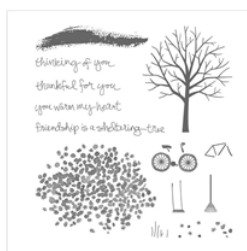

Supply List

Lynn Kolcun
614-592-7590
lynn.kolcun@gmail.com
AverysOwlery.com

[Sheltering Tree
Photopolymer
Stamp Set -
137163](#)

Price: \$25.00

[Irresistibly Yours
Specialty Designer
Series Paper -
138635](#)