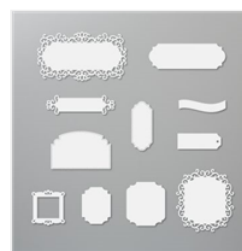

Ornate Frames
Dies - 150664

Sale: $27.20

Price: $34.00