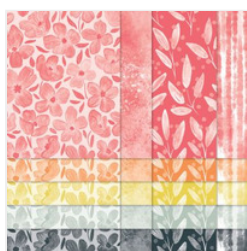

Supply List

Tammy Civello
(707) 365-6153
tammy@cardsbytlc.com
www.cardsbytlc.com

[Coneflower Celebration Bundle \(English\) - 165251](#)

Price: \$53.00

[2025-2027 In Color™ 6" X 6" \(15.2 X 15.2 Cm\) Designer Series Paper - 165300](#)

Price: \$12.50

[Secret Sea 8-1/2" X 11" Cardstock - 165624](#)

Price: \$14.00

[Basic White 8-1/2" X 11" Cardstock - 166780](#)

Price: \$14.00

[Secret Sea 12" X 12" \(30.5 X 30.5 Cm\) Two-Tone Cardstock - 166709](#)