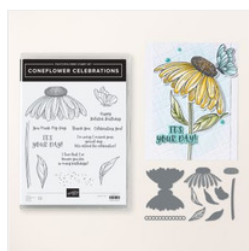

Supply List

Tammy Civello
(707) 365-6153
tammy@cardsbytlc.com
www.cardsbytlc.com

[Coneflower Celebration Bundle \(English\) - 165251](#)

Price: \$53.00

[2025-2027 In Color™ 6" X 6" \(15.2 X 15.2 Cm\) Designer Series Paper - 165300](#)

Price: \$12.50

[Secret Sea 8-1/2" X 11" Cardstock - 165624](#)

Price: \$14.00

[Basic White 8-1/2" X 11" Cardstock - 166780](#)

Price: \$14.00

[Secret Sea 12" X 12" \(30.5 X 30.5 Cm\) Two-Tone Cardstock - 166709](#)