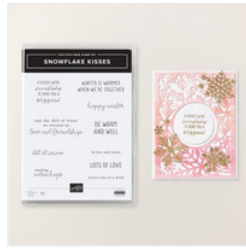

Supply List

Beth Maxwell
(414)315-4920

bethmstampz@gmail.com

<https://bethmaxwell.stampinup.net>

[Stay Warm
Photopolymer
Stamp Set -
165959](#)

Price: \$20.00

[Snowflake Kisses
Photopolymer
Stamp Set
\(English\) - 166018](#)

Price: \$18.00

[Peaceful Garden
12" X 12" \(30.5 X
30.5 Cm\) Designer
Series Paper -
165917](#)

Price: \$12.50

[All Season Velvet
12" X 12" \(30.5 X
30.5 Cm\) Specialty
Paper - 166063](#)

Price: \$12.00

[Traditional
Sparkling Sequins
- 165875](#)

Price: \$8.00

[Early Espresso &
Old Olive Linen
Thread Pack -
165986](#)

Price: \$9.00

[Secret Sea Classic
Stampin' Pad -
165285](#)

Price: \$11.00

[Crumb Cake
Classic Stampin'
Pad - 147116](#)

Price: \$11.00