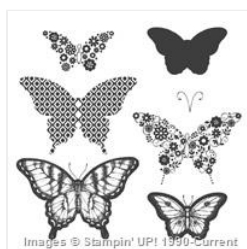

Supply List

Place Order
bracegirdlesam@gmail.com

[Papillon Potpourri
Clear-Mount
Stamp Set -
123759](#)

Price: £14.00

[Elegant Butterfly
Punch - 127526](#)

Price: £14.50

[Bitty Butterfly
Punch - 129406](#)

Price: £14.50

[Coastal Cabana
Thick Baker's
Twine - 135638](#)

Price: £3.25

[2013-2015 In Color
Sequin Assortment
- 133631](#)

Price: £4.50

[Rhinstone Basic
Jewels - 119246](#)

Price: £4.50

[Pistachio Pudding
Classic Stampin'
Pad - 131177](#)