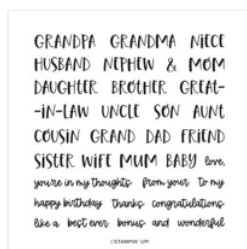

Supply List

Place Order
mo.rootes@polesapart.org

[Watercolor World Cling Stamp Set - 160708](#)

Price: £22.00

[Best Family Ever Photopolymer Stamp Set \(English\) - 160720](#)

Price: £23.00

[Alphabet A La Mode Dies - 160750](#)