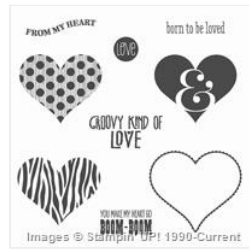

Supply List

Sally-Ann Williams
info@sallycancraft.com
www.sallycancraft.com

Chalk Lines
Photopolymer
Stamp Set -
135005

Price: \$28.00

Groovy Love
Clear-Mount
Stamp Set -
134246

Price: \$31.00

Mini Treat Bag
Thinlits Dies -
137547

Price: \$66.00

Hello Honey
Classic Stampin'
Pad - 133643

Price: \$11.50

Lost Lagoon
Classic Stampin'
Pad - 133644

Price: \$11.50

Tangerine Tango
Classic Stampin'
Pad - 126946

Price: \$11.50

Night Of Navy
Classic Stampin'
Pad - 126970