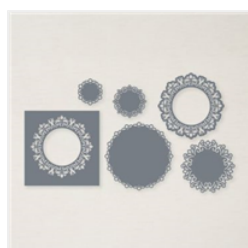

Price: \$14.00

[Basic White 8-1/2" X 11" Cardstock - 159276](#)

Price: \$13.00

[You're A Peach 12" X 12" \(30.5 X 30.5 Cm\) Designer Series Paper - 155686](#)

Price: \$11.50

[Misty Moonlight Classic Stampin' Pad - 153118](#)

Price: \$11.00

[Encircled In Beauty Dies - 155546](#)

Price: \$34.00

[Potted Succulents Dies - 154330](#)

Price: \$39.00

[Layering Circles Dies - 151770](#)

Price: \$35.00

[Mini Stampin' Cut & Emboss Machine - 150673](#)