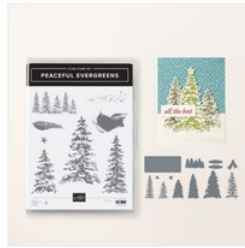

# Season of Elegance Inside Out Supply List

Tami White  
[tami@stampwithtami.com](mailto:tami@stampwithtami.com)  
[www.stampwithtami.com](http://www.stampwithtami.com)

[Season Of Elegance Suite Collection \(English\) - 164030](#)  
Price: \$154.75

[Peaceful Season Bundle \(English\) - 164021](#)  
Price: \$52.00

[Peaceful Evergreens Bundle - 164025](#)  
Price: \$59.25

[Basic Black 8-1/2" X 11" Cardstock - 121045](#)  
Price: \$14.00

[Gold Foil Sheets - 132622](#)  
Price: \$5.00