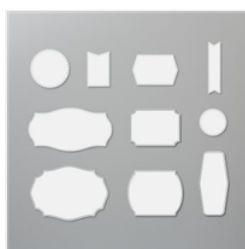

Supply List

Mary Bush

stampwithmarybush@yahoo.com
www.stampinthesand.stampinup.net

[Beautiful Friendship Photopolymer Stamp Set - 149252](#)

Price: \$22.00

[Tasteful Labels Dies - 152886](#)

Price: \$31.00

[Flowers For Every Season 6" X 6" \(15.2 X 15.2 Cm\) Designer Series Paper - 152486](#)

Price: \$11.50

[Bumblebee 2020-2022 In Color Ribbon - 153622](#)

Price: \$6.00

[Just Jade 8-1/2" X 11" Cardstock - 153079](#)

Price: \$8.75

[Just Jade Classic Stampin' Pad - 153115](#)

Price: \$7.50

[Just Jade Classic Stampin' Ink Refill - 153121](#)