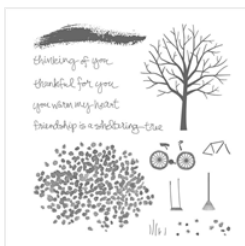

[Sheltering Tree Photopolymer Stamp Set - 137163](#)

Price: € 30,00