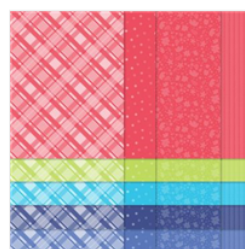

Supply List

Kim Quade
4026177955

kimgskards@gmail.com
www.kimplayswithpaper.com

Sweetest Cherries
Photopolymer
Stamp Set
(English) - 158711

Price: \$18.00

Cherry Builder
Punch - 158716

Price: \$19.00

Sweetest Cherries
Bundle (English) -
158717

Price: \$33.25

2022-2024 In
Color™ 6" X 6"
(15.2 X 15.2 Cm)
Designer Series
Paper - 159253

Price: \$12.00

Sweet Sorbet 8-
1/2" X 11"
Cardstock -
159268

Price: \$9.25

Parakeet Party 8-
1/2" X 11"
Cardstock -
159259