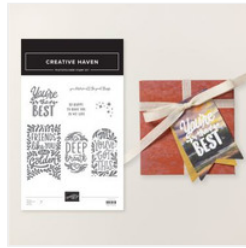

SCCS#24 - Creative Haven

Supply List

Marisa Alvarez
847 922-6795 call/text

marisa@kitchentablestamper.com

marisaalvarez.stampinup.net

[Creative Haven Bundle \(English\) - 167209](#)

Price: \$44.00

[Creative Haven Photopolymer Stamp Set \(English\) - 167202](#)