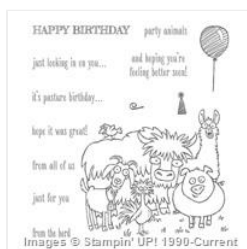

Supply List

Amber Meulenbelt
519-749-2098
stampwithamber@gmail.com
www.stampwithamber.com

[From The Herd
Photopolymer
Stamp Set -
137162](#)

Price: \$19.95

[Tuxedo Black
Memento Ink Pad -
132708](#)

Price: \$11.00