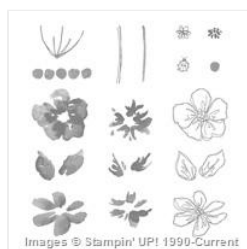

Supply List

Tricia Chuba

pchuba@hotmail.com

<https://butterdishdesigns.com/>

**Penned & Painted
Photopolymer
Stamp Set -
141938**

Price: \$25.00

**Endless Thanks
Photopolymer
Stamp Set -
138796**

Price: \$16.00

**Basic Gray 8-1/2"
X 11" Cardstock -
121044**

Price: \$11.50

**Smoky Slate 8-1/2"
X 11" Cardstock -
131202**

Price: \$11.50

**Sweet Sugarplum
8-1/2" X 11"
Cardstock -
141418**

Price: \$8.00

**Whisper White 8-
1/2" X 11" Thick
Cardstock -
140272**