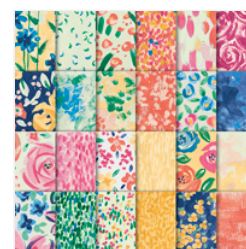

Supply List

Susan Berreth
281-639-8904

Suebstampin@comcast.net
www.stampinfromtheheart.com

[Abstract Impressions Photopolymer Stamp Set - 147513](#)
Price: \$26.00

[Whisper White 8-1/2" X 11" Cardstock - 100730](#)
Price: \$9.75

[Shaded Spruce 8-1/2" X 11" Cardstock - 146981](#)
Price: \$14.00

[Soft Sea Foam 8-1/2" X 11" Cardstock - 146988](#)
Price: \$14.00

[Garden Impressions 6" X 6" \(15.2 X 15.2 Cm\) Designer Series Paper - 146289](#)
Price: \$11.00