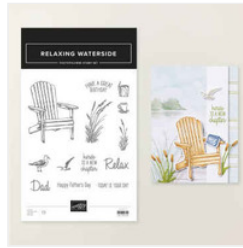

# Waterside Retreat Birthday card Supply List

Susie Wood  
(641) 660-2537

[ds52wood@gmail.com](mailto:ds52wood@gmail.com)

[www.susiewood.stampinup.net](http://www.susiewood.stampinup.net)

[Stampin' Cut & Emboss Machine - 149653](#)

Price: \$140.00

[Perennial Postage Dies - 162607](#)

Price: \$33.00

[Relaxing Waterside Photopolymer Stamp Set \(English\) - 167922](#)

Price: \$20.00

[Waterside Retreat 12" X 12" \(30.5 X 30.5 Cm\) Designer Series Paper - 167920](#)