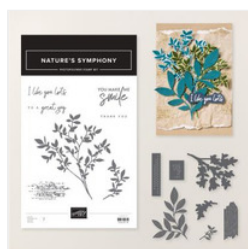

# Supply List

Peggy Noe

[peggy@prettypapercards.com](mailto:peggy@prettypapercards.com)

<http://prettypapercards.com>

[Nature's Symphony Bundle \(English\) - 166926](#)

Price: \$46.75

[Basic White 8-1/2" X 11" Cardstock - 166780](#)

Price: \$14.00

[Soft Sea Foam 8-1/2" X 11" Cardstock - 146988](#)

Price: \$14.00

[Secret Sea 8-1/2" X 11" Cardstock - 165624](#)

Price: \$14.00

[Nature Walk 12" X 12" \(30.5 X 30.5 Cm\) Designer Series Paper - 166912](#)