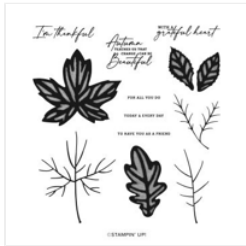

Carved Wood Technique with Sunflower 3D Embossing Folder

Supply List

Jennifer Roque

2405785644

stampcampwithjen@gmail.com

stampcampwithjen.com

[Autumn Leaves
Photopolymer
Stamp Set
\(English\) - 162179](#)

Price: \$24.00

[Early Espresso 8-
1/2" X 11"
Cardstock -
119686](#)

Price: \$14.00

[Very Vanilla 8-1/2"
X 11" Cardstock -
166784](#)

Price: \$14.00

[Crumb Cake
Classic Stampin'
Pad - 147116](#)

Price: \$11.00

[Pecan Pie Classic
Stampin' Pad -
161665](#)