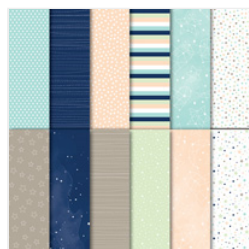

Supply List

Kim Jolley
417-396-5488

stampinartfully@gmail.com
www.stampinartfully.com

[Nature's Poem Designer Series Paper - 146338](#)

Price: \$11.00

[Twinkle Twinkle Designer Series Paper - 146284](#)

Price: \$11.00

[Under The Mistletoe Designer Series Paper - 146921](#)

Price: \$11.00

[Animal Expedition Designer Series Paper - 146902](#)

Price: \$11.00

[Best Route Designer Series Paper - 146897](#)

Price: \$11.00

[Petal Promenade Designer Series Paper - 146913](#)