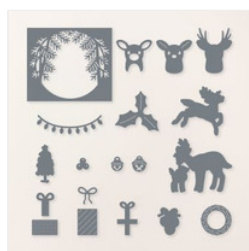

Supply List

Kim Quade
4026177955

kimgskards@gmail.com
www.kimplayswithpaper.com

[Hang An Ornament Photopolymer Stamp Set \(English\) - 164282](#)
Price: \$17.00

[Reindeer Fun Dies - 164043](#)
Price: \$40.00