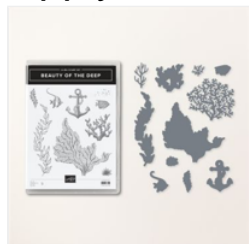

Beauty of the Deep Fun Fold - Monthly Online Card Class Supply List

Barbara Greenlee
214-395-5586

Barbara@GreenMoonStampStudio.com
GreenMoonStampStudio.com

[Beauty Of The
Deep Bundle -
161237](#)

Price: \$52.00

[Go To Greetings
Cling Stamp Set
\(English\) - 158763](#)

Price: \$24.00

[Layering Leaves
Photopolymer
Stamp Set
\(English\) - 161277](#)

Price: \$24.00

[Stylish Shapes
Dies - 159183](#)

Price: \$30.00

[Timeworn Type 3D
Embossing Folder
- 156505](#)

Price: \$11.00

[Linen Thread -
104199](#)

Price: \$6.00

[Vellum 8-1/2" X
11" Cardstock -
101856](#)

Price: \$10.00

[Shaded Spruce 8-
1/2" X 11"
Cardstock -
146981](#)

Price: \$14.00

[Coastal Cabana 8-
1/2" X 11"
Cardstock -
131297](#)