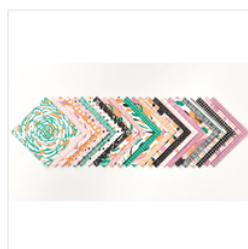

[Blushing Bride  
Classic Stampin'  
Pad - 131172](#)

Price: \$6.50

[Sweet Sugarplum  
Classic Stampin'  
Pad - 141395](#)

Price: \$6.50

[Emerald Envy  
Classic Stampin'  
Pad - 141396](#)

Price: \$6.50

[Peekaboo Peach  
8-1/2" X 11"  
Cardstock -  
141417](#)

Price: \$8.00

[Basic Black 8-1/2"  
X 11" Cardstock -  
121045](#)

Price: \$14.00

[Very Vanilla 8-1/2"  
X 11" Cardstock -  
101650](#)

Price: \$13.00

[Playful Palette  
Designer Series  
Paper Stack -  
141657](#)