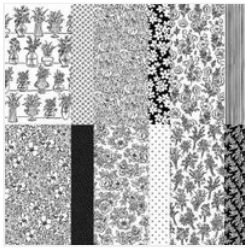

# Supply List

Kim Quade  
4026177955

[kimgskards@gmail.com](mailto:kimgskards@gmail.com)  
[www.kimplayswithpaper.com](http://www.kimplayswithpaper.com)

[Artisan Sketched Garden 12" X 12" \(30.5 X 30.5 Cm\) Designer Series Paper - 167752](#)

Price: \$13.00

[White Willow 12" X 12" \(30.5 X 30.5 Cm\) Cardstock - 166703](#)

Price: \$10.00

[Basic Black 8-1/2" X 11" Cardstock - 121045](#)

Price: \$14.00

[Flirty Flamingo 8-1/2" X 11" Cardstock - 141416](#)