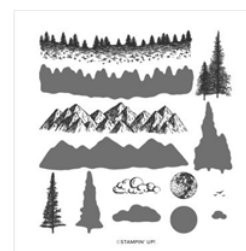

# Supply List

Place Order

[kthomas309@zoominternet.net](mailto:kthomas309@zoominternet.net)

[Simply Marbleous  
6" X 6" \(15.2 X  
15.2 Cm\) Designer  
Series Paper -  
158128](#)

Price: \$0.00

[New Horizons 6" X  
6" \(15.2 X 15.2  
Cm\) Designer  
Series Paper -  
157768](#)

Price: \$11.50

[Mother Of Pearl  
12" X 12" \(30.5 X  
30.5 Cm\) Specialty  
Paper - 157666](#)

Price: \$6.00

[Majestic Mountain  
Dies - 151608](#)

Price: \$36.00

[Mountain Air  
Photopolymer  
Stamp Set \(En\) -  
151610](#)