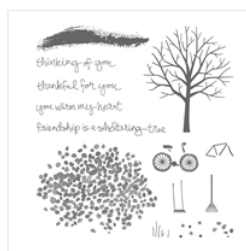

Supply List

Tina Zinck

778-838-9958

serenestamper@gmail.com

www.serenestamper.stampinup.net

[Time To Celebrate
Wood Stamp Set -
137150](#)

Price: \$19.00

[Sheltering Tree
Photopolymer
Stamp Set -
137163](#)