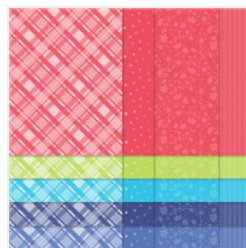

[Dots & Spots Die - 163098](#)

Price: \$32.00

[Pacific Point 8-1/2" X 11" Cardstock - 111350](#)

Price: \$9.25

[Daffodil Delight 8-1/2" X 11" Cardstock - 119683](#)

Price: \$14.00

[Parakeet Party 8-1/2" X 11" Cardstock - 159259](#)

Price: \$10.00

[2022-2024 In Color™ 6" X 6" \(15.2 X 15.2 Cm\) Designer Series Paper - 159253](#)

Price: \$12.00

[Basic White 8-1/2" X 11" Cardstock - 159276](#)

Price: \$13.00

[Pacific Point Classic Stampin' Pad - 147098](#)