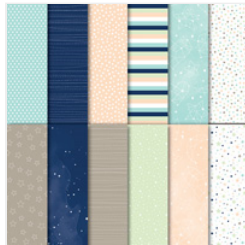

**Twinkle Twinkle
Designer Series
Paper - 146284**

Price: $11.00