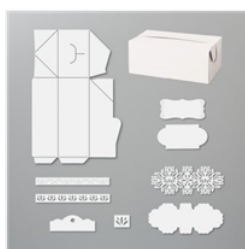

Supply List

Susan Campfield
(651) 653-2208
susan@suestampfield.com
www.suestampfield.com

[Over The Moon Cling Stamp Set - 149331](#)

Price: \$20.00

[Perfect Parcel Dies - 149627](#)

Price: \$35.00

[Stitched Nested Labels Dies - 149638](#)

Price: \$35.00

[Pressed Petals Specialty Designer Series Paper - 149500](#)

Price: \$14.50

[Window Sheets - 142314](#)

Price: \$5.00

[Soft Suede 8-1/2" X 11" Cardstock - 115318](#)

Price: \$9.25

[Whisper White 8-1/2" X 11" Thick Cardstock - 140272](#)