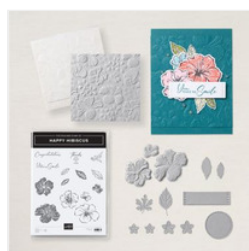

Supply List

Peggy Noe

peggy@prettypapercards.com

<http://prettypapercards.com>

[Happy Hibiscus Bundle \(English\) - 164880](#)

Price: \$59.25

[Basic White 8-1/2" X 11" Cardstock - 166780](#)

Price: \$14.00

[Secret Sea 8-1/2" X 11" Cardstock - 165624](#)

Price: \$14.00

[Darling Duckling Classic Stampin' Pad - 165277](#)

Price: \$11.00

[Strawberry Slush Classic Stampin' Pad - 165286](#)

Price: \$11.00

[Secret Sea Classic Stampin' Pad - 165285](#)