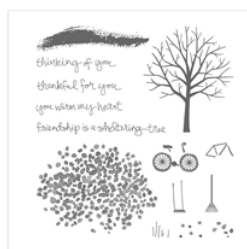

Supply List

Benjamin Turner

713-815-5533

bturner766@att.net

<http://hestamps.blogspot.com>

Images © Stampin' UP! 1990-Current

[Painted Blooms
Designer Series
Paper - 137784](#)

Price: \$10.95

[Sheltering Tree
Photopolymer
Stamp Set -
137163](#)

Price: \$25.00

[Blushing Bride 8-
1/2" X 11"
Cardstock -
131198](#)

Price: \$9.25

[Daffodil Delight 8-
1/2" X 11"
Cardstock -
119683](#)

Price: \$14.00

[Whisper White 8-
1/2" X 11"
Cardstock -
100730](#)