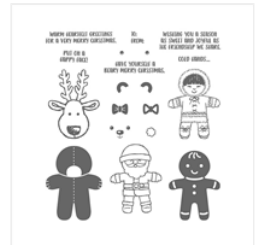

[Cookie Cutter Christmas Photopolymer Stamp Set - 142043](#)

Price: $21.00